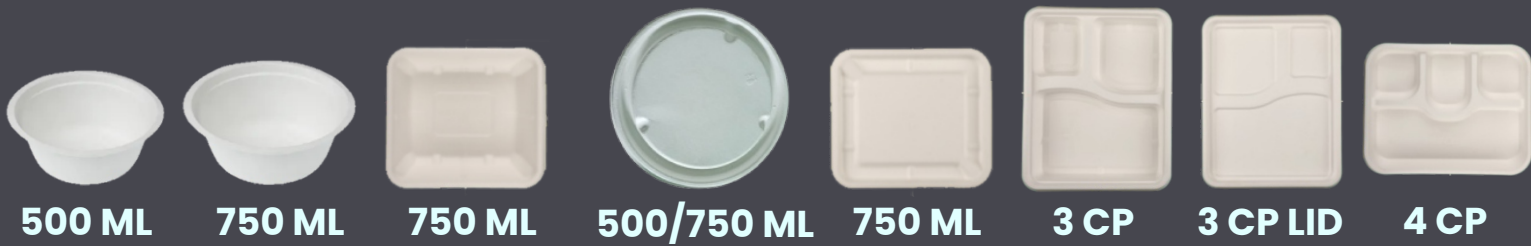

Welcome to Quit Plastic, where sustainability meets innovation! Our mission is to revolutionise the dining experience with eco-friendly tableware solutions for dine-in and takeaway needs. With our 12 Lakhs investment plan, businesses can seamlessly transition to sustainable practices. Our products are crafted from sugarcane bagasse, a renewable and compostable material, ensuring a minimal environmental footprint. By choosing Quit Plastic, you're investing in high-quality, durable tableware and contributing to a greener planet. Our range is designed to meet modern business demands while promoting eco-conscious living.

No	Item Name	Total Qty	No of Box	Price/ Unit	Amount
25	16 OZ 500 ML ROUND TAKEAWAY BOWL	15000	15	3796.80	56952.00
26	25 OZ 750 ML ROUND TAKEAWAY BOWL	15000	15	2699.20	80976.00
27	25 OZ 750 ML RECTANGLE TAKEAWAY BOWL	10000	10	5398.40	53984.00
28	16/25OZ 500/750 ML WHITE ROUND TAKEAWAY LID	30000	15	3656.80	80976.00
29	25 OZ 750 ML RECTANGLE TAKEAWAY BOWL LID	10000	10	3796.80	37968.00
30	3 COMPARTMENT TAKEAWAY TRAY	1500	3	4060.00	12180.00
31	3 COMPARTMENT TAKEAWAY TRAY LID	1500	3	3516.80	10550.40
32	4 COMPARTMENT TAKEAWAY TRAY	1500	3	5140.80	15422.40